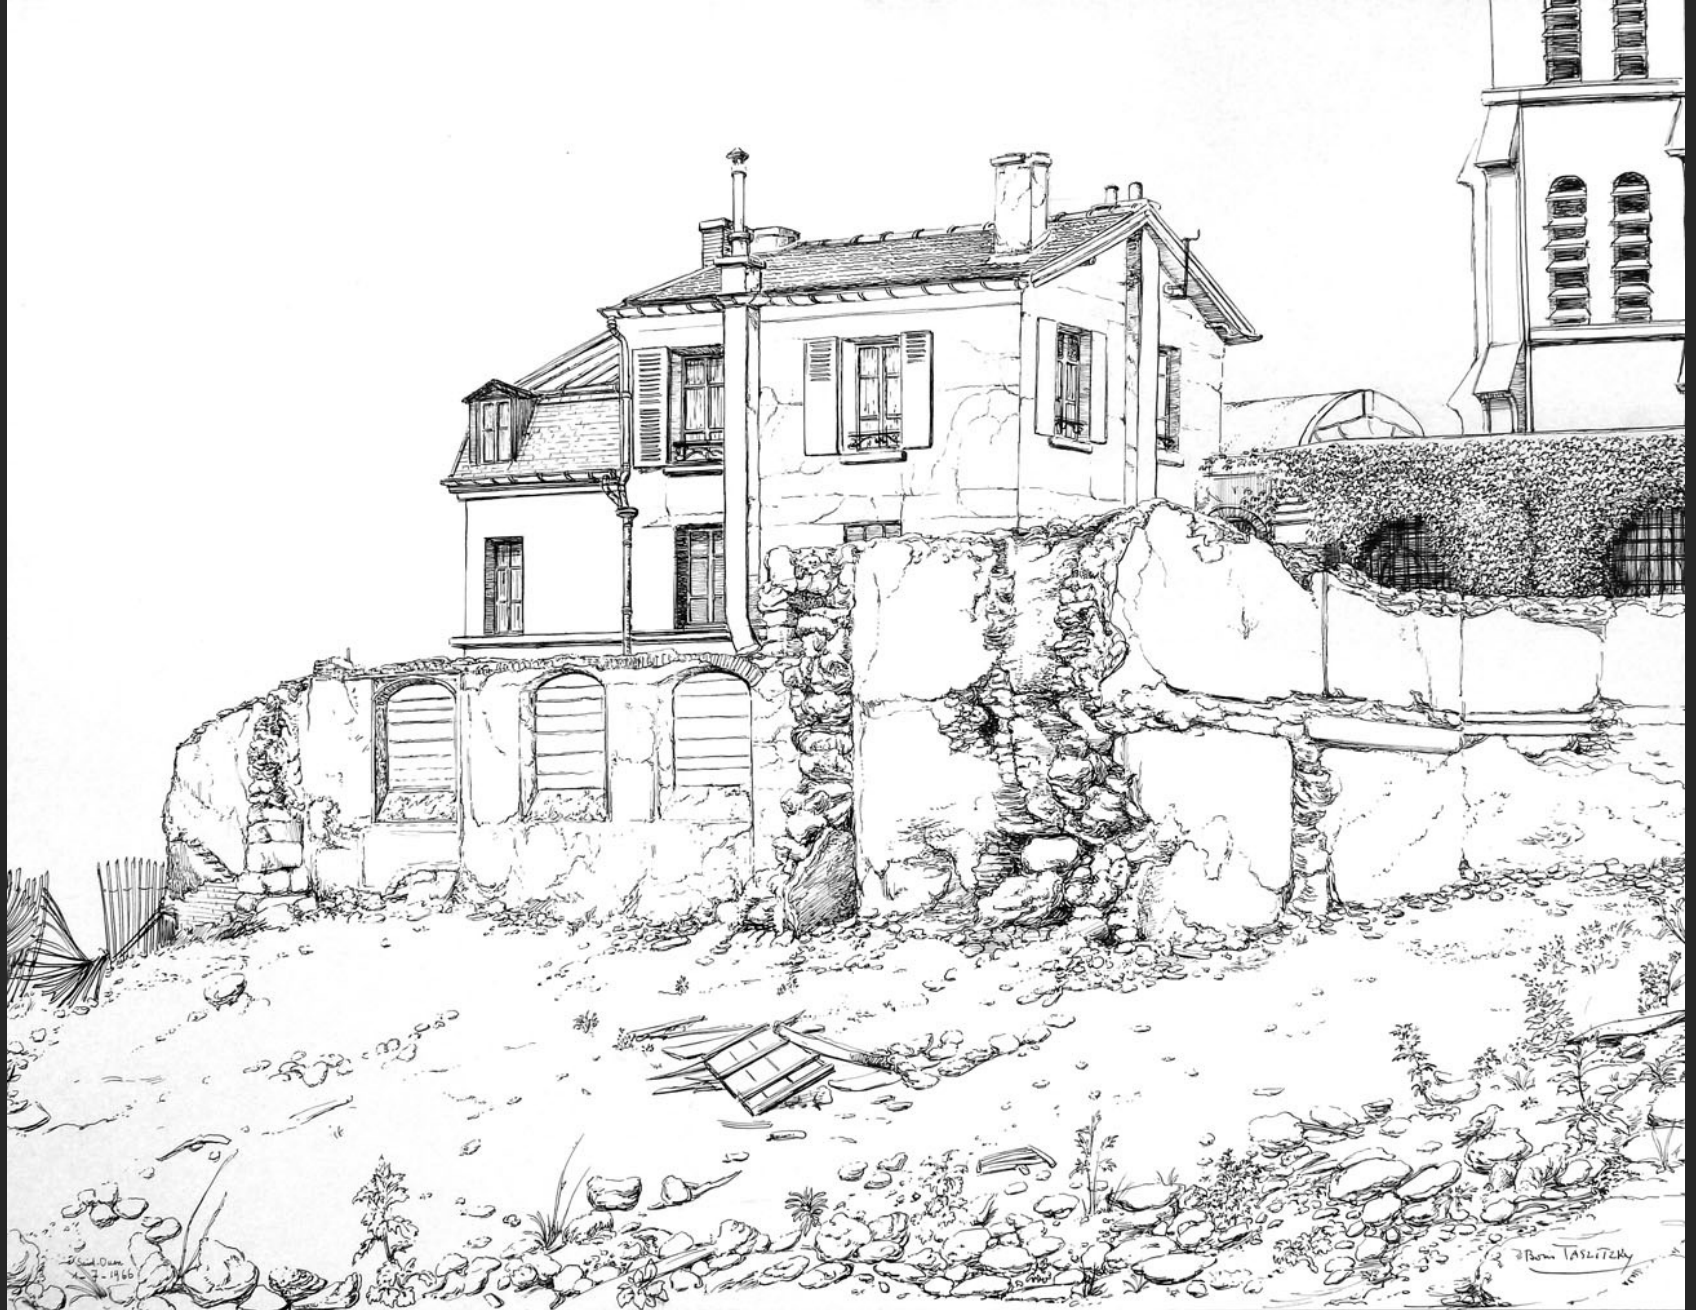

SAINT-OUEN, Hovel, rue des Châteaux, 29th June 1966, ink, 19,7 x 25,4 in

SAINT-OUEN, Vacant lot, rue du Moutier, 1st July 1966, ink, 19,7 x 25,4 in