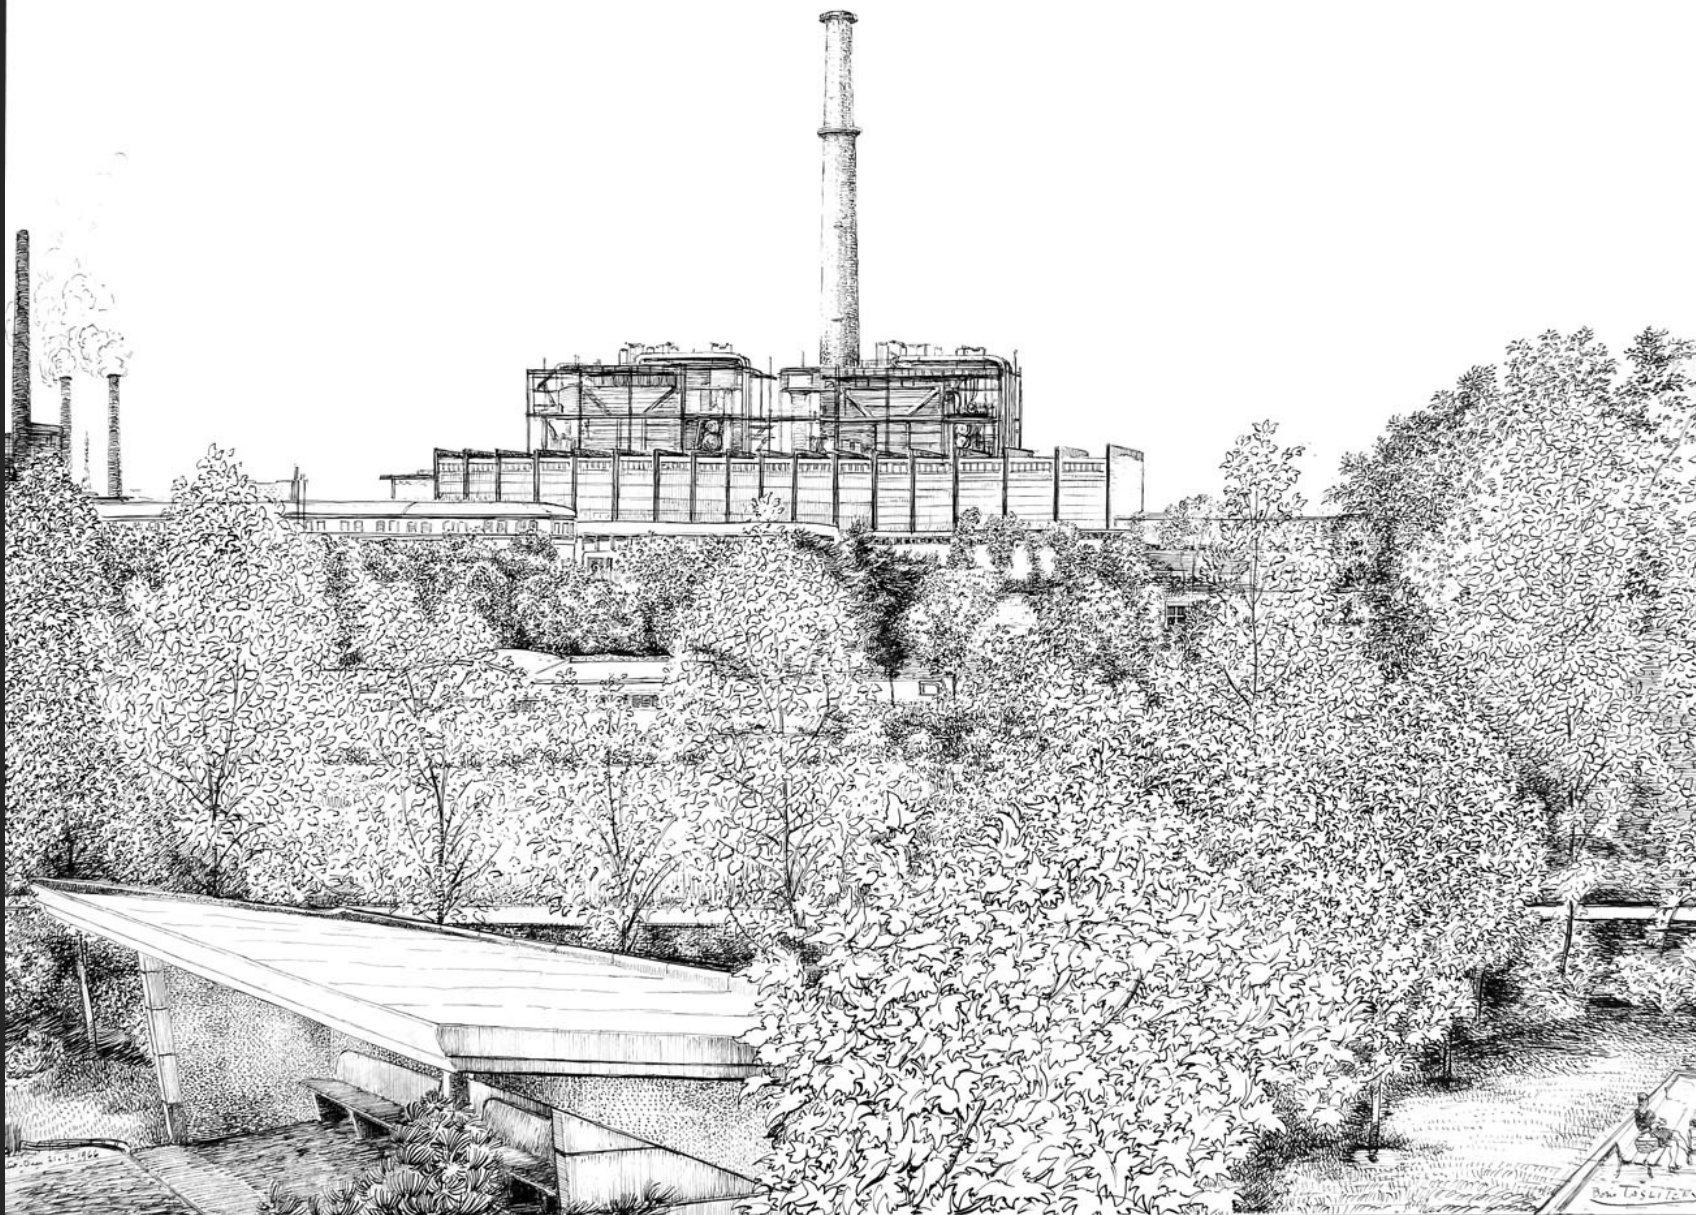

SAINT-OUEN, The power plant, 21st September 1966, ink, 19,7 x 25,4 in

LA COURNEUVE, 31st July 1968, ink, 19,7 x 25,6 in

LA COURNEUVE, 3rd August 1968, ink, 19,7 x 25,6 in

LA COURNEUVE, 5th August 1968, ink, 19,7 x 25,6 in