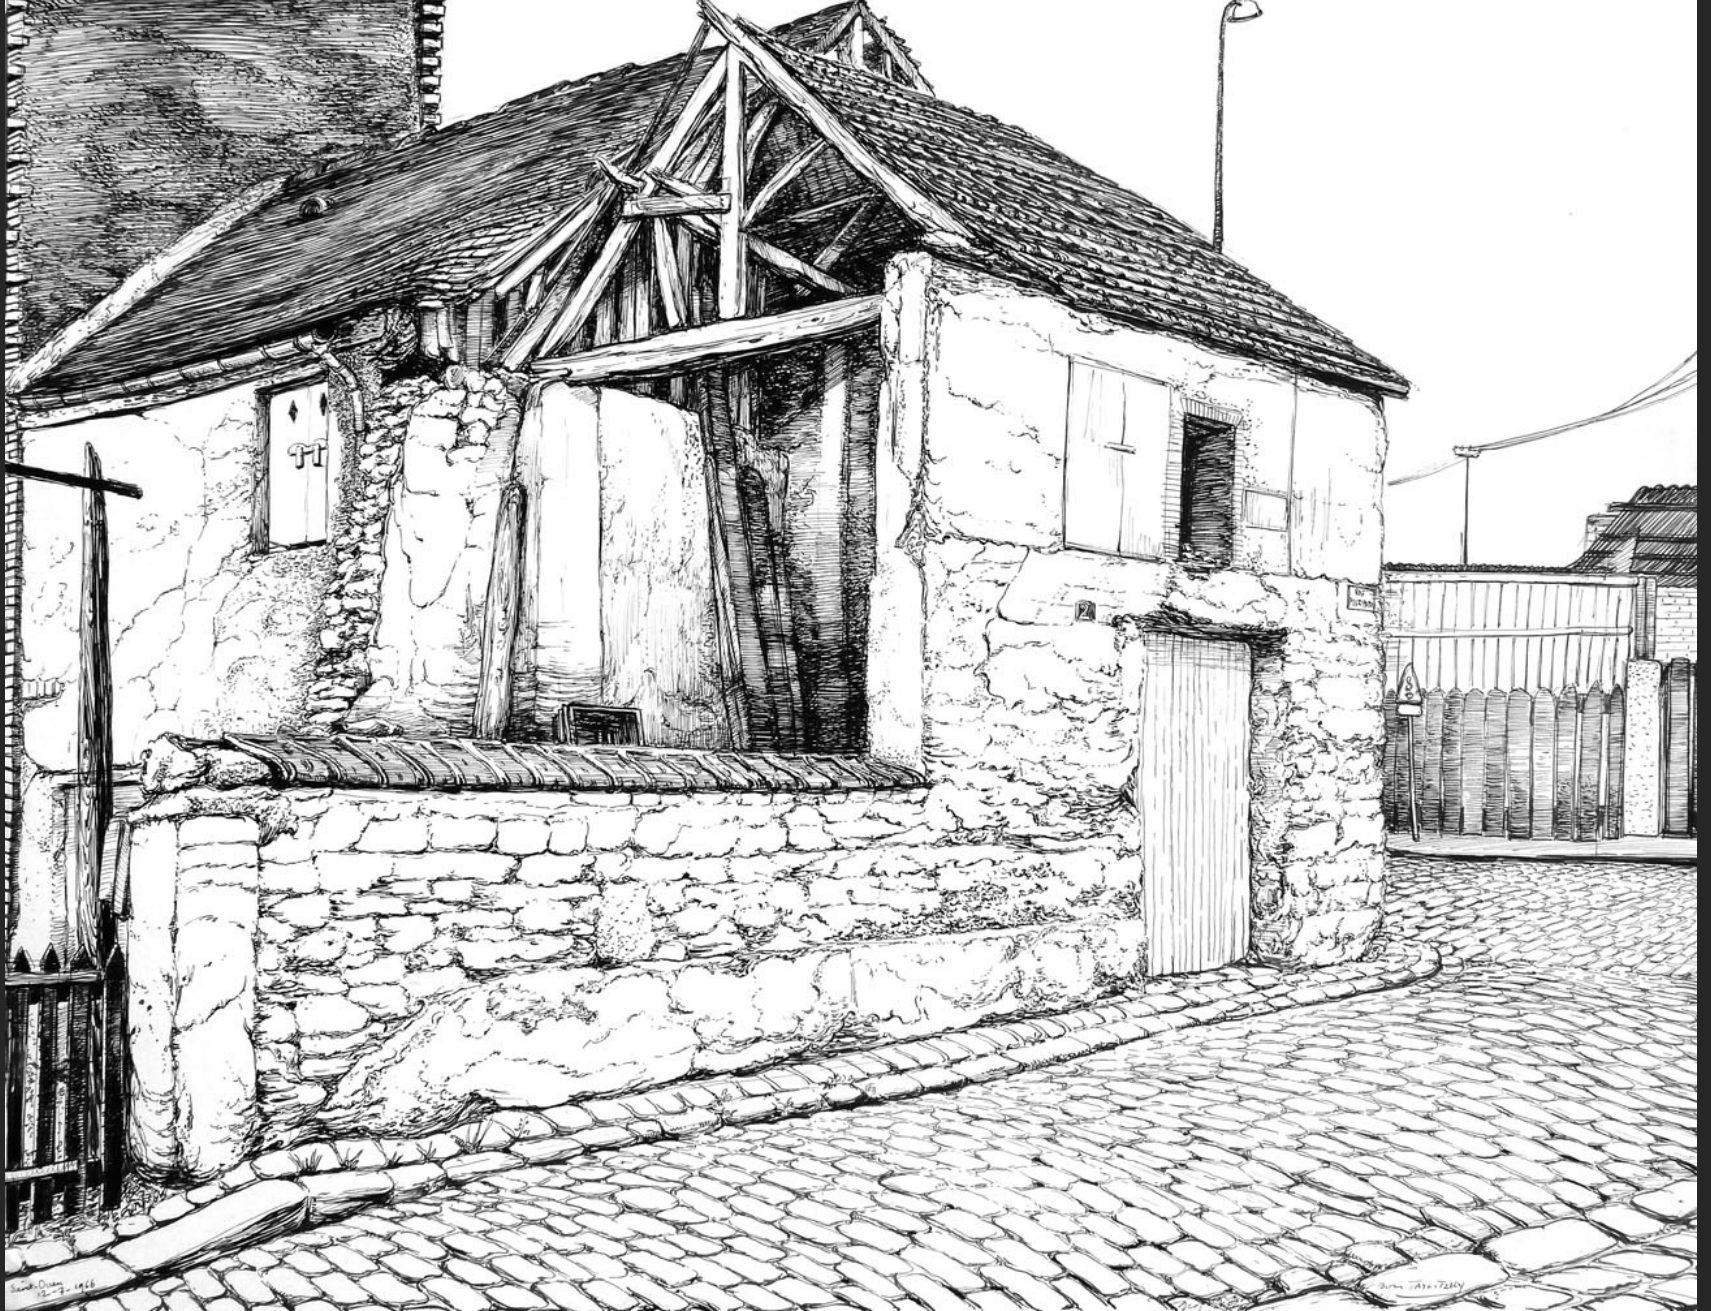

SAINT-OUEN, Corner of rue Saint-Denis and rue Petit-Hôtel, 7th July 1966, ink, 19,7 x 25,4 in

SAINT-OUEN, 2 rue des Remparts, 12th July 1966, ink, 19,7 x 25,4 in