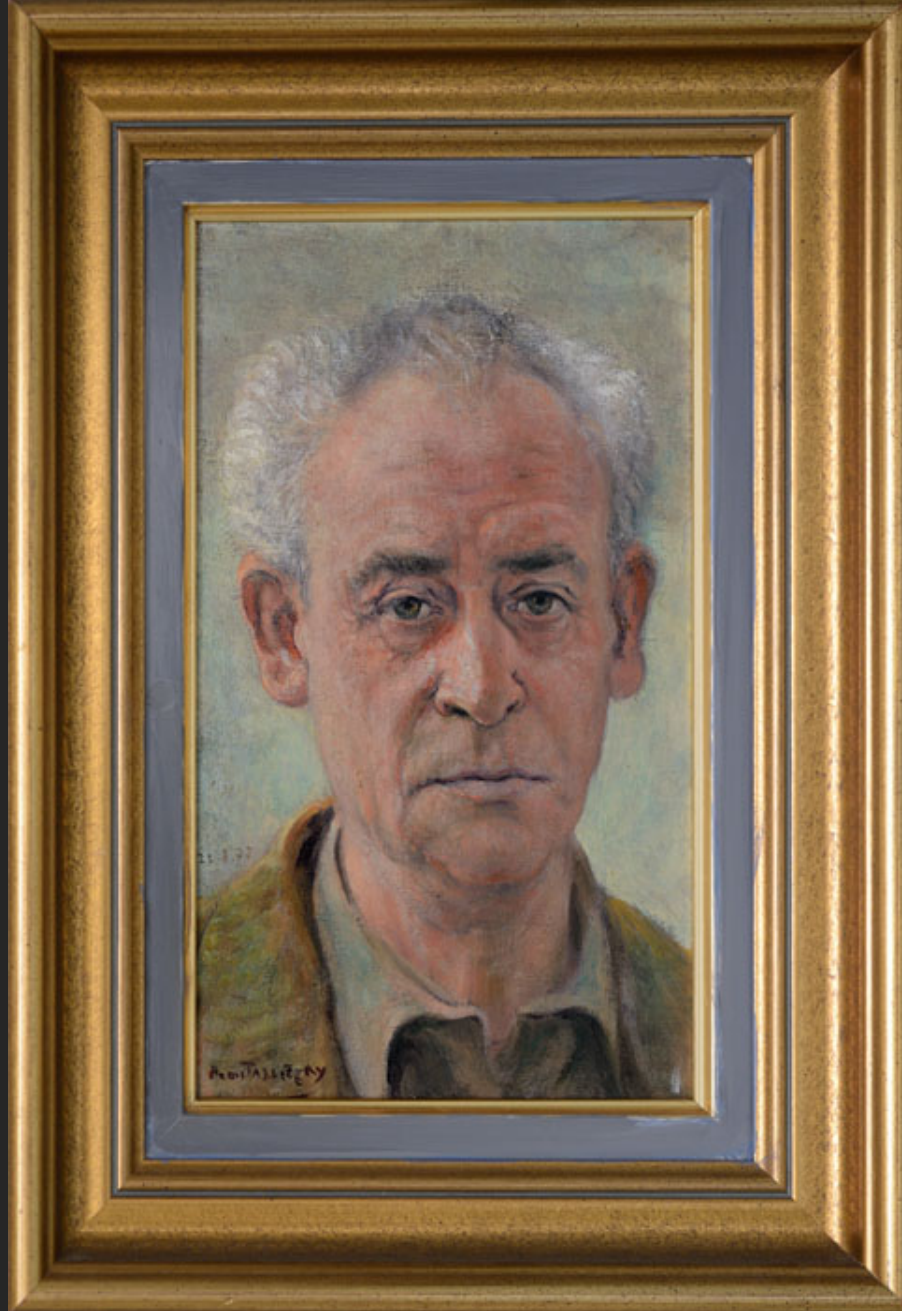

SELF-PORTRAIT OF BACK IN THE METRO, March 1932, oil on canvas, 35,8 x 25,6 in

SELF-PORTRAIT (DURING MILITARY SERVICE), 7th January 1933, oil on canvas, 13,8 x 8,7 in

SELF-PORTRAIT, 1936, oil on canvas, 18,2 x 15 in

SELF-PORTRAIT, 1956, oil on canvas, 7,1 x 3,9 in

SELF-PORTRAIT WITH SCARF, 1960, oil on canvas, 31,5 x 15,7 in

SELF-PORTRAIT, 1961, oil on canvas, 7,1 x 3,9 in

SELF-PORTRAIT, 1962, oil on canvas, 21,7 x 15 in

SELF-PORTRAIT IN THE STUDIO, 1968, oil on canvas, 18,1 x 21,7 in

SELF-PORTRAIT WITH YELLOW BACKGROUND, 24th October 1968, oil on canvas, 18,1 x 21,7 in

SELF-PORTRAIT (UNFINISHED), 1968, oil on canvas, 21,7 x 18,1 in

SELF-PORTRAIT WITH NUT (STILL LIFE), 1977, oil on canvas, 36,2 x 28,7 in

SELF-PORTRAIT, 22nd August 1977, oil on canvas, 10,6 x 6,3 in

SELF-PORTRAIT WITH ORANGE SWEATER, 12th December 1977, oil on canvas, 25,6 x 21,3 in