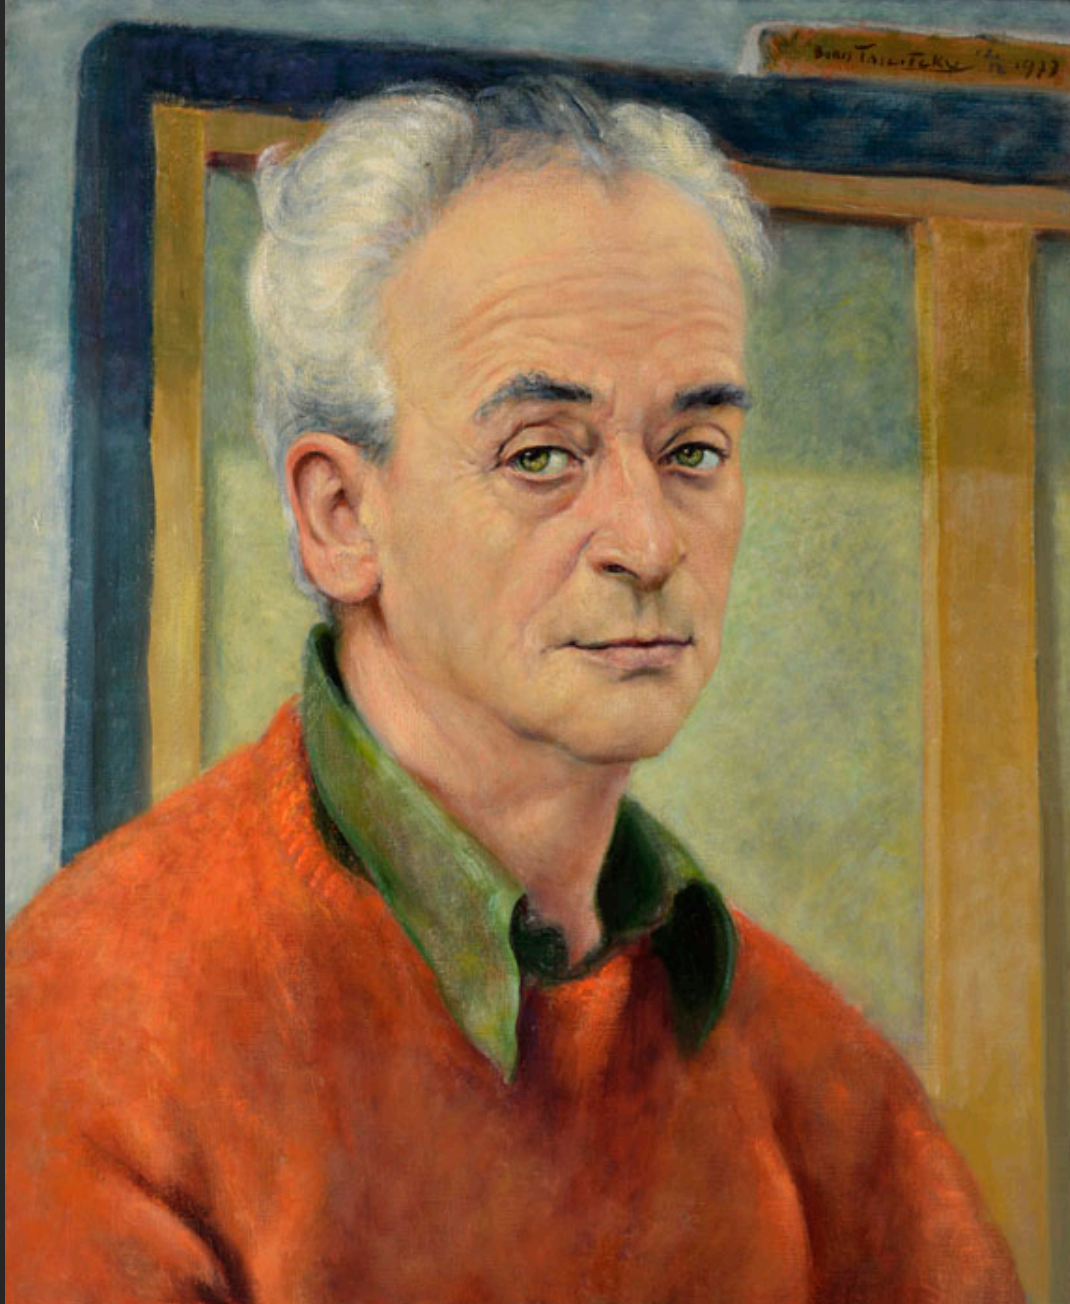

SELF-PORTRAIT OF BACK IN THE METRO, March 1932, oil on canvas, 35,8 x 25,6 in

SELF-PORTRAIT (DURING MILITARY SERVICE), 7th January 1933, oil on canvas, 13,8 x 8,7 in

SELF-PORTRAIT, 1936, oil on canvas, 18,2 x 15 in

SELF-PORTRAIT, 1956, oil on canvas, 7,1 x 3,9 in

SELF-PORTRAIT WITH SCARF, 1960, oil on canvas, 31,5 x 15,7 in

SELF-PORTRAIT, 1961, oil on canvas, 7,1 x 3,9 in

SELF-PORTRAIT, 1962, oil on canvas, 21,7 x 15 in

SELF-PORTRAIT IN THE STUDIO, 1968, oil on canvas, 18,1 x 21,7 in

SELF-PORTRAIT WITH YELLOW BACKGROUND, 24th October 1968, oil on canvas, 18,1 x 21,7 in

SELF-PORTRAIT (UNFINISHED), 1968, oil on canvas, 21,7 x 18,1 in

SELF-PORTRAIT WITH NUT (STILL LIFE), 1977, oil on canvas, 36,2 x 28,7 in

SELF-PORTRAIT, 22nd August 1977, oil on canvas, 10,6 x 6,3 in

SELF-PORTRAIT WITH ORANGE SWEATER, 12th December 1977, oil on canvas, 25,6 x 21,3 in