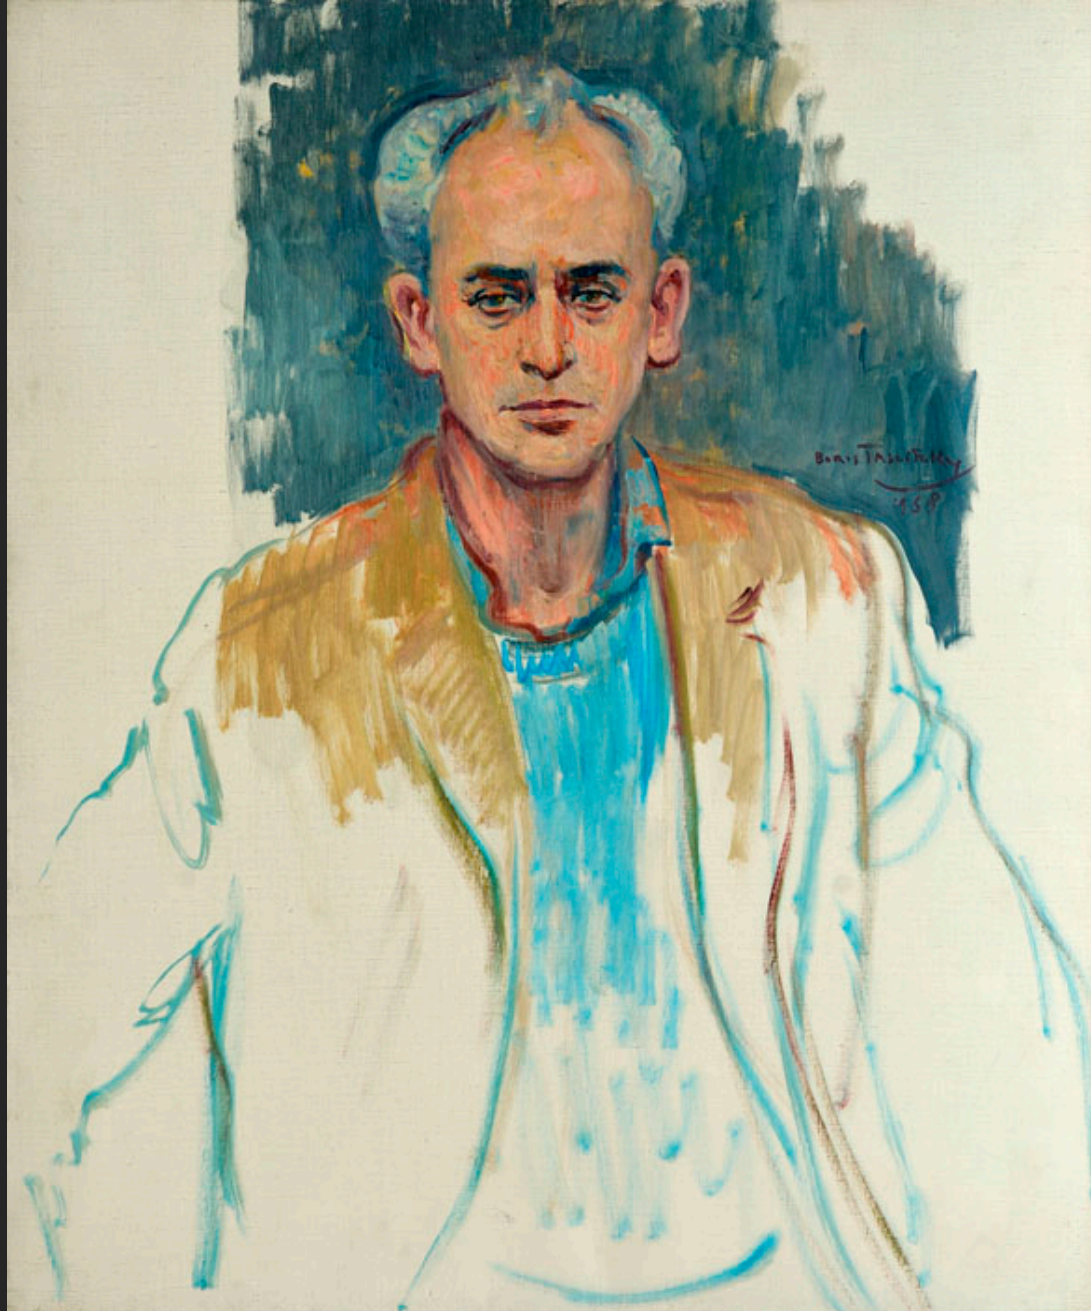

SELF-PORTRAIT WITH YELLOW BACKGROUND, 24th October 1968, oil on canvas, 18,1 x 21,7 in

SELF-PORTRAIT (UNFINISHED), 1968, oil on canvas, 21,7 x 18,1 in