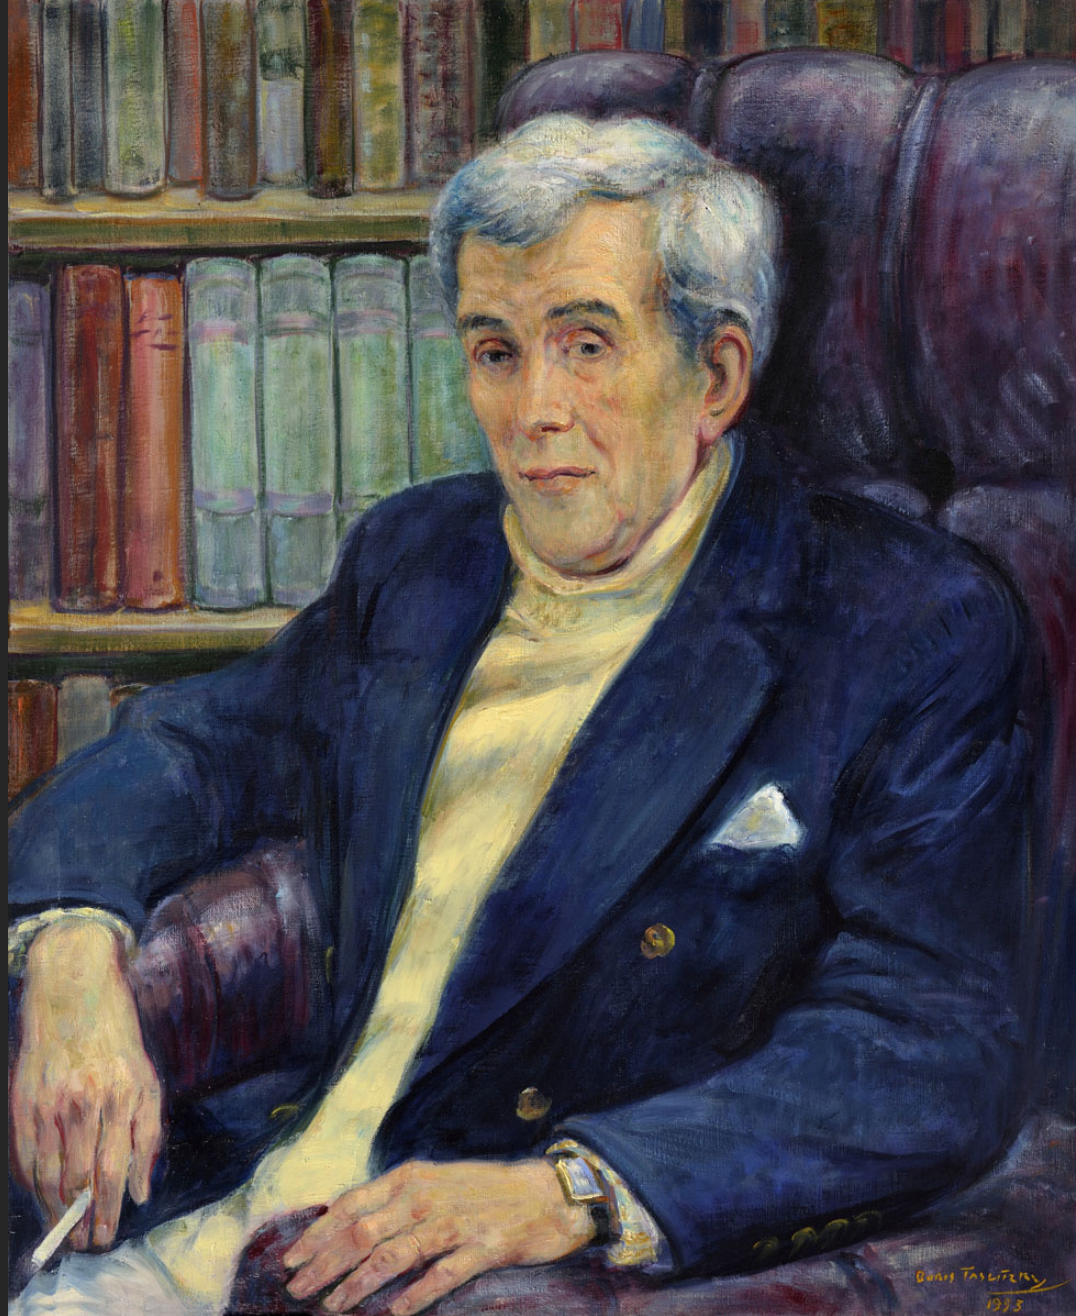

# Gallery PORTRAITS 4

READER, 1988, oil on canvas, 31,9 x 23,6 in

THE PAINTER COULOMY WITH A PURPLE SWEATER, 1989, oil on canvas, 24 x 19,7 in

ISABELLE, 1989, oil on canvas, 18,1 x 15 in

ISABELLE, 1989, oil on canvas, 36,2 x 28,7 in

MARIE-THÉRÈSE EYCHART, 1992, oil on canvas, 28,7 x 21,3 in

YOUNG BRUNETTE, 1992, oil on canvas, 25,6 x 19,7 in

PORTRAIT OF THE SCULPTOR ROBERT MICHEL, 1993, oil on canvas, 23,6 x 23,6 in

THE PAINTER COULOU MY, 1993, oil on canvas, 28,7 x 23,6 in

ALEX FISCHMAN, 1993, oil on canvas board, 13 x 9,4 in

SELF-PORTRAIT WITH GREEN SWEATER, 1993, oil on canvas, 21,7 x 18,1 in

LOUIS MATTÉI, 1993, oil on canvas, 28,7 x 23,6 in

PORTRAIT OF PAINTER COULOU MY WITH RED SCARF, 1994, oil on canvas, 19,7 x 15,7 in

YOUNG GIRL WITH YELLOW SWEATER, 1994, oil on canvas, 23,6 x 23,6 in

YOUNG GIRL WITH A MULTI-COLOURED FOULARD, 1994, oil on canvas, 25,6 x 19,7 in

BRUNO CHENIQUE, ART HISTORIAN, THÉODORE GÉRICAUT SPECIALIST, 1994, oil on canvas, 39,4 x 39,4 in