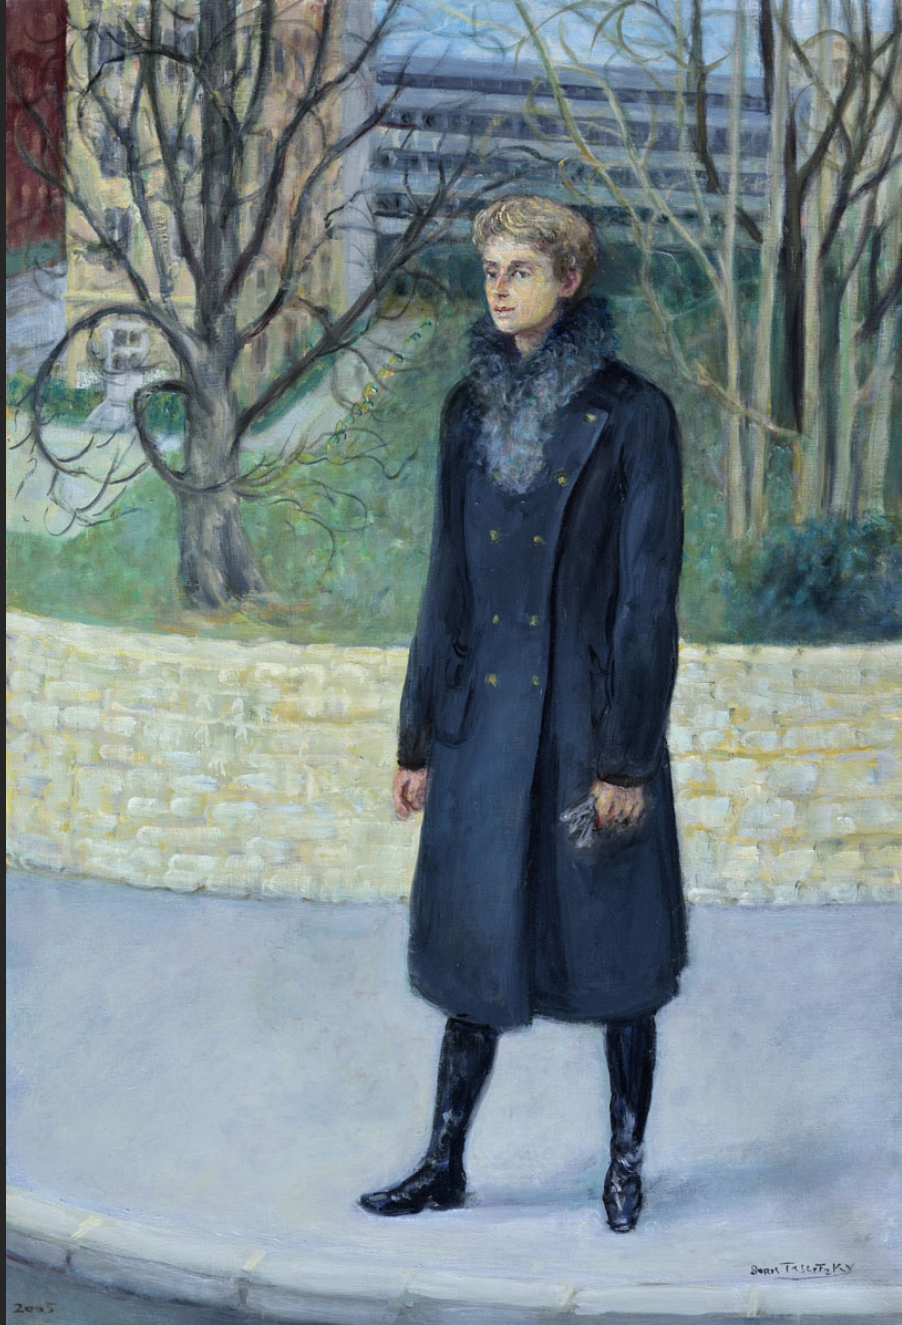

TAMARA PONIATOWSKA, 2004, oil on canvas, 21,7 x 18,1 in

THE PAINTER COULOUMY, 2005, oil on canvas, 18,1 x 15 in