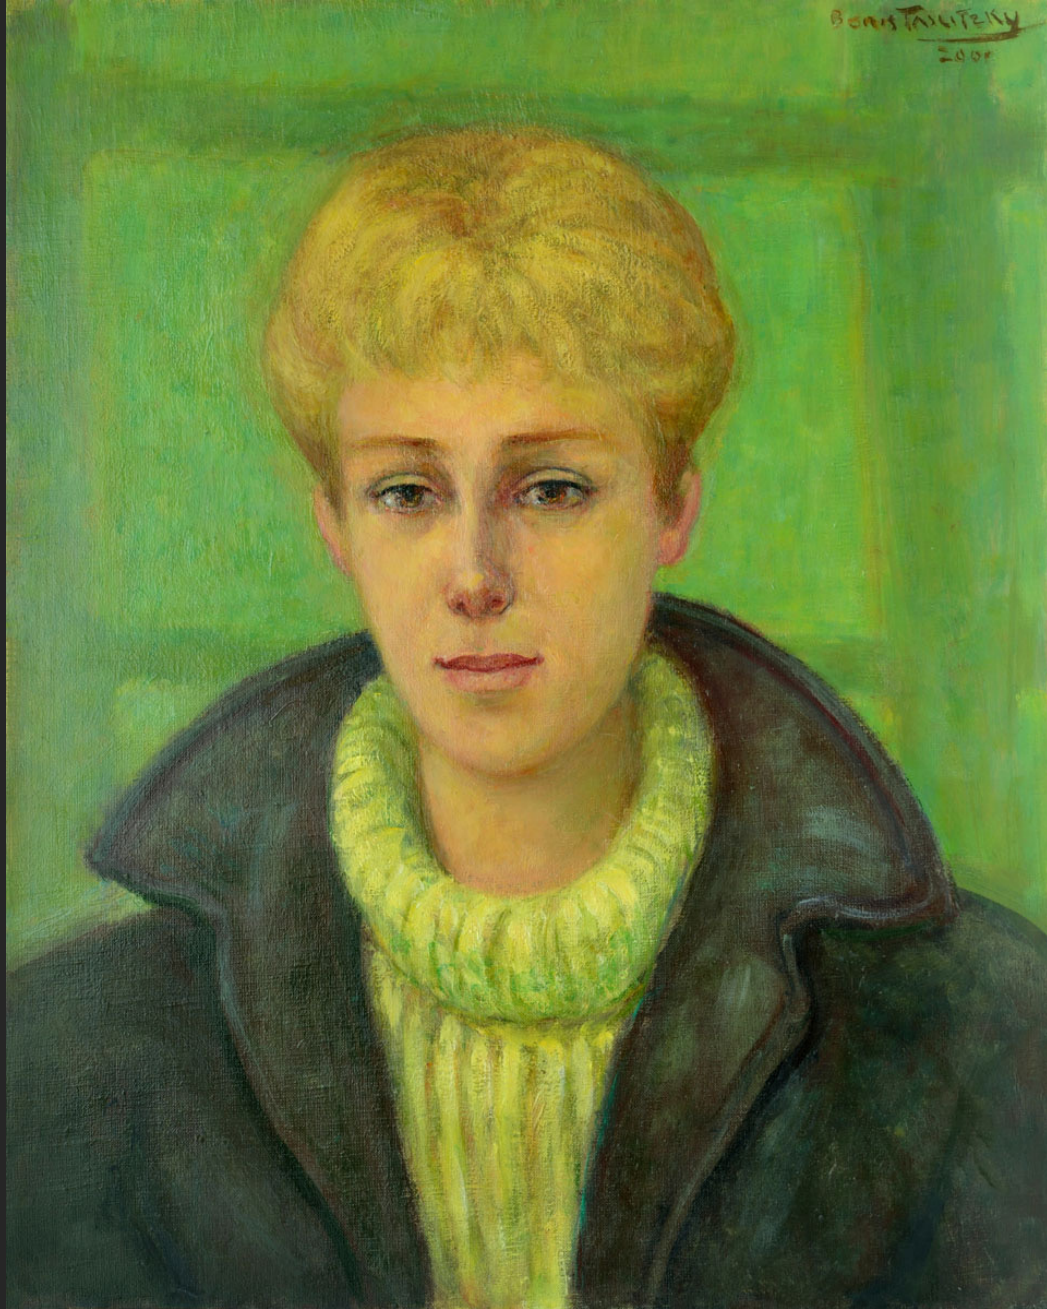

# Gallery PORTRAITS 4

READER, 1988, oil on canvas, 31,9 x 23,6 in

THE PAINTER COULOMY WITH A PURPLE SWEATER, 1989, oil on canvas, 24 x 19,7 in

ISABELLE, 1989, oil on canvas, 18,1 x 15 in

ISABELLE, 1989, oil on canvas, 36,2 x 28,7 in

ISABELLE, 1989, oil on canvas, 15,7 x 15,7 in

SELF-PORTRAIT WITH CAP, 1989, oil on canvas, 24 x 19,7 in

THE PAINTER COULOMY, 1989, oil on canvas, 21,7 x 18,1 in

THE PAINTER COULOUY, 1990, oil on canvas, 31,9 x 25,6 in

PATRICIA, 1998, oil on canvas, 18,1 x 13 in

THE PAINTER COULOMY, 1999, oil on canvas, 45,7 x 28,7 in

THE PAINTER COULOUY, 2000, oil on canvas, 23,6 x 23,6 in

EVELYNE, 2000, oil on canvas, 19,7 x 15,7 in

THE PAINTER COULOMY, 2001, oil on canvas, 19,7 x 15,7 in

THE SCENOGRAPHER GILLES TASCHET, 2001, oil on canvas, 19,7 x 15,7 in

THE PAINTER COULOMY, 2004, oil on canvas, 18,1 x 15 in

PORTRAIT OF THE PAINTER COULOU MY WITH A FUR TOQUE, 2004, oil on canvas, 19,7 x 19,7 in