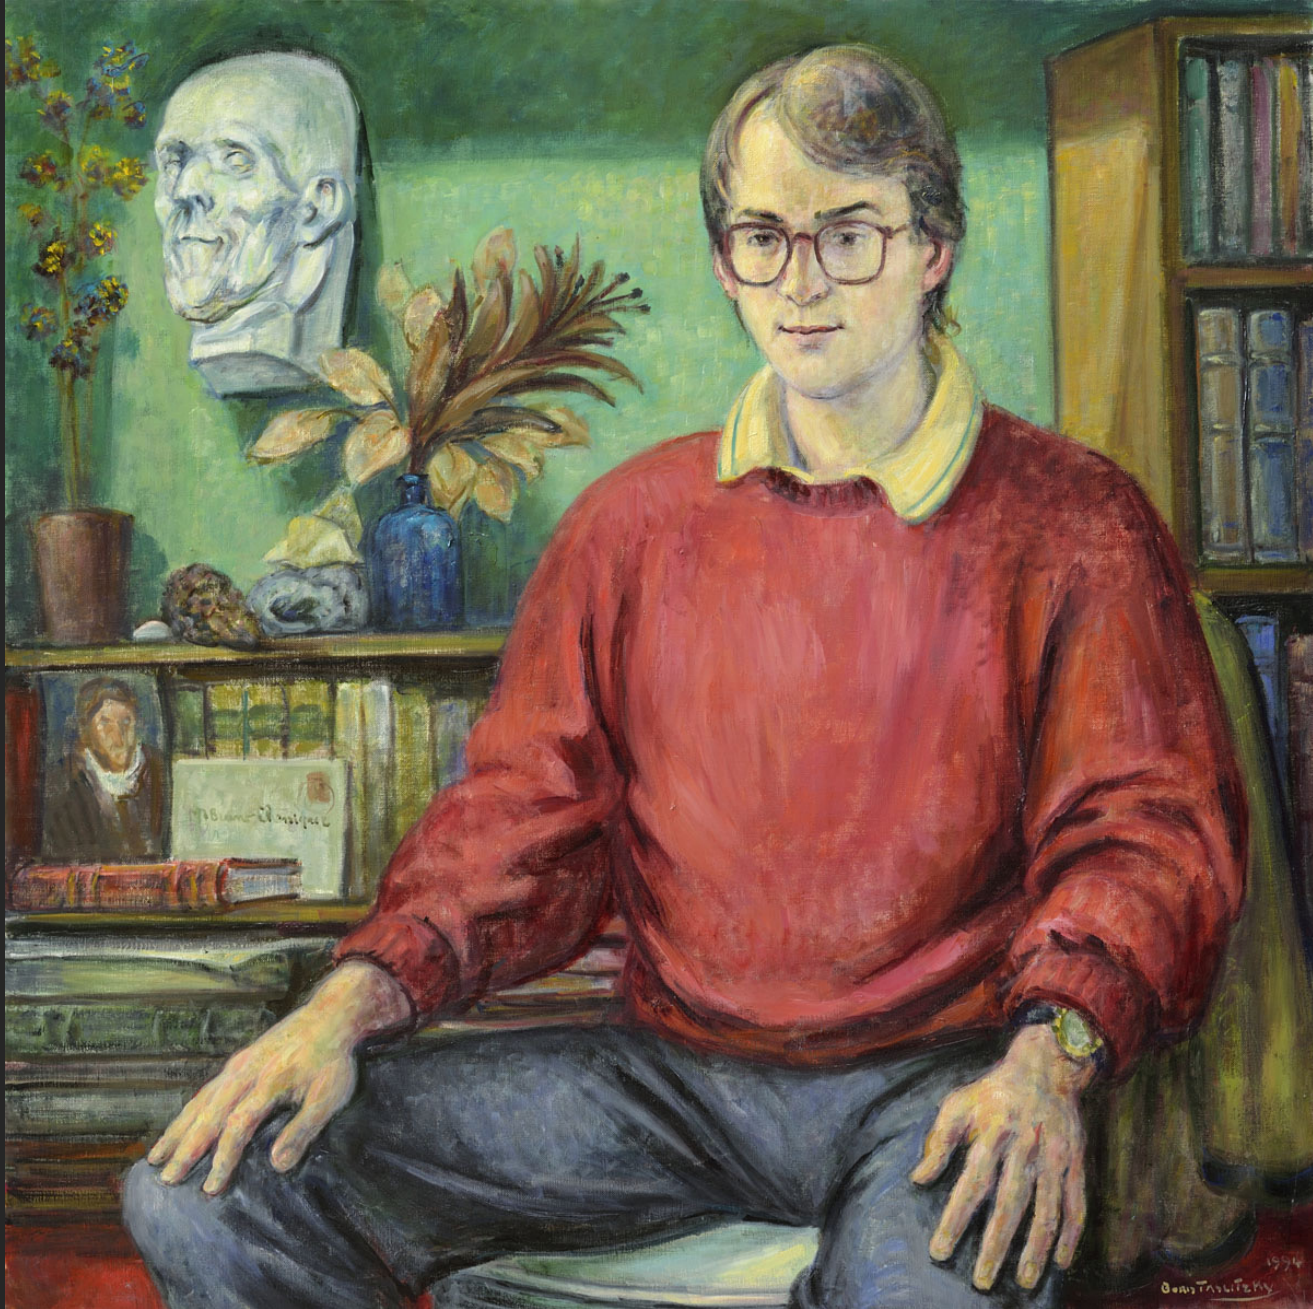

ALEX FISCHMAN, 1993, oil on canvas board, 13 x 9,4 in

SELF-PORTRAIT WITH GREEN SWEATER, 1993, oil on canvas, 21,7 x 18,1 in

LOUIS MATTÉI, 1993, oil on canvas, 28,7 x 23,6 in

PORTRAIT OF PAINTER COULOU MY WITH RED SCARF, 1994, oil on canvas, 19,7 x 15,7 in

YOUNG GIRL WITH YELLOW SWEATER, 1994, oil on canvas, 23,6 x 23,6 in

YOUNG GIRL WITH A MULTI-COLOURED FOULARD, 1994, oil on canvas, 25,6 x 19,7 in

BRUNO CHENIQUE, ART HISTORIAN, THÉODORE GÉRICAUT SPECIALIST, 1994, oil on canvas, 39,4 x 39,4 in