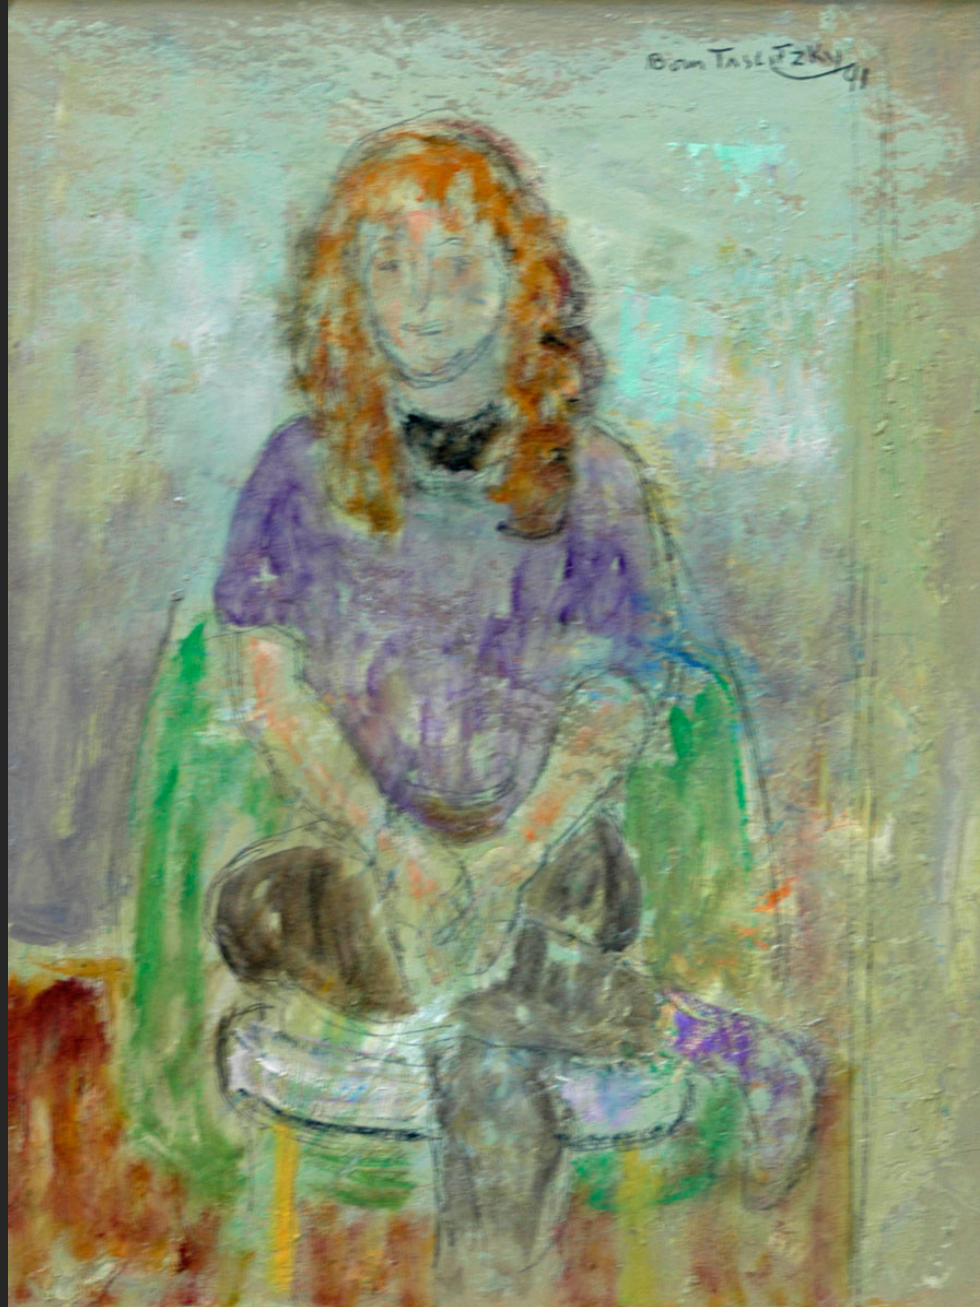

# Gallery PORTRAITS 4

READER, 1988, oil on canvas, 31,9 x 23,6 in

THE PAINTER COULOMY WITH A PURPLE SWEATER, 1989, oil on canvas, 24 x 19,7 in

ISABELLE, 1989, oil on canvas, 18,1 x 15 in

ISABELLE, 1989, oil on canvas, 36,2 x 28,7 in

ISABELLE, 1989, oil on canvas, 15,7 x 15,7 in

SELF-PORTRAIT WITH CAP, 1989, oil on canvas, 24 x 19,7 in

THE PAINTER COULOMY, 1989, oil on canvas, 21,7 x 18,1 in

THE PAINTER COULOUY, 1990, oil on canvas, 31,9 x 25,6 in

THE SCULPTOR ROBERT MICHEL, 11th June 1990, oil on canvas, 31,9 x 25,6 in

SELF-PORTRAIT, 1991, oil on canvas, 24 x 19,7 in

HÉLÈNE AMBLARD, 1991, oil on canvas, 24 x 19,7 in

THE PAINTER COULOUY IN THE STUDIO, 1991, oil on canvas, 31,9 x 39,4 in