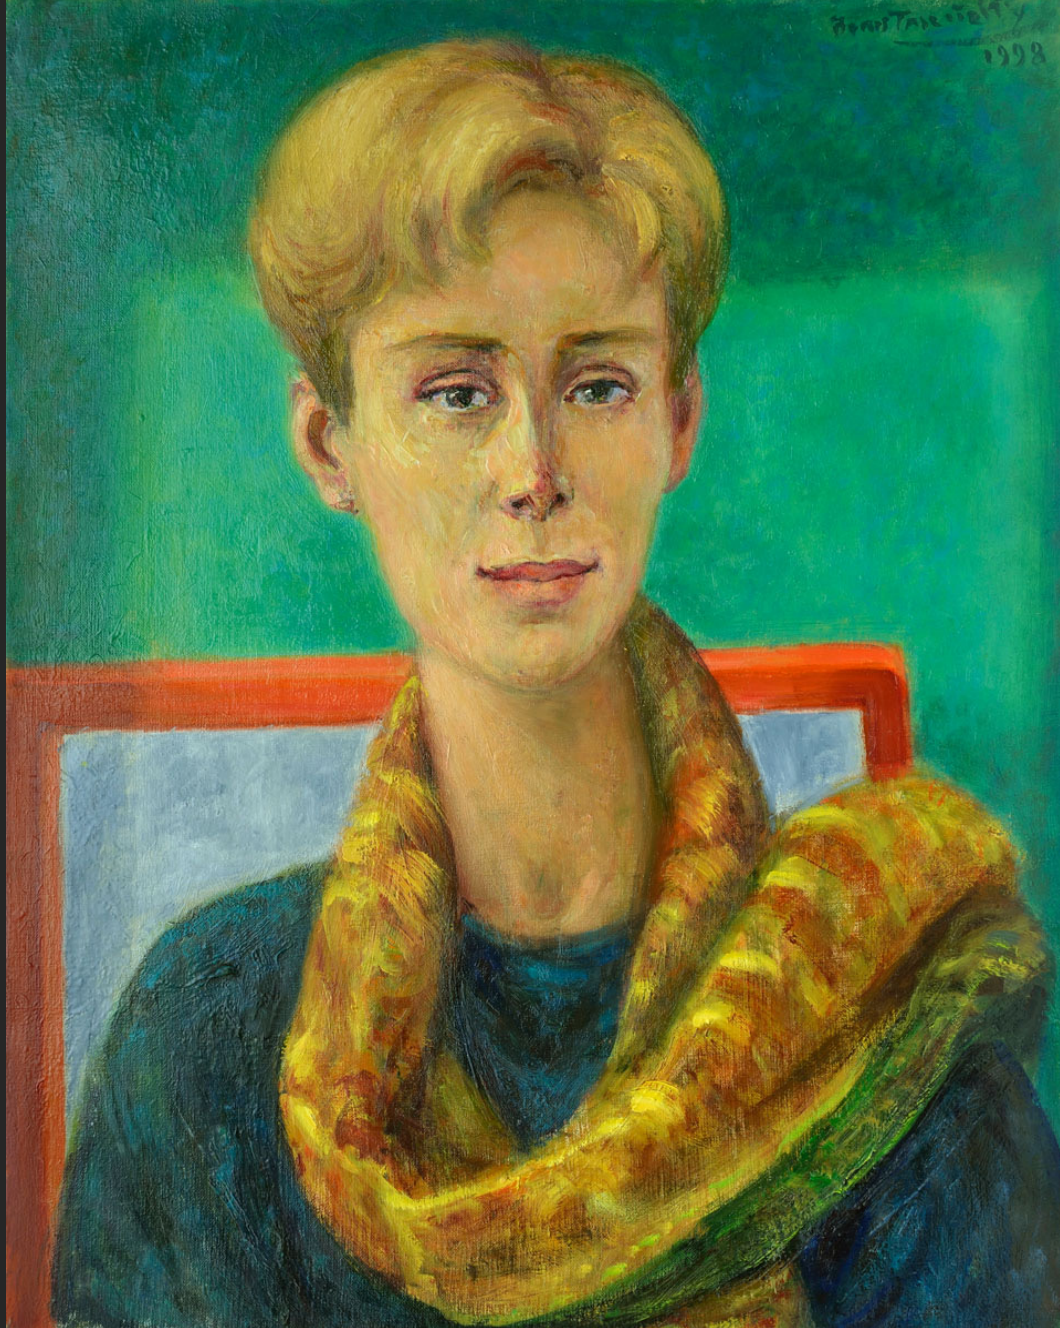

# Gallery PORTRAITS 4

READER, 1988, oil on canvas, 31,9 x 23,6 in

THE PAINTER COULOMY WITH A PURPLE SWEATER, 1989, oil on canvas, 24 x 19,7 in

ISABELLE, 1989, oil on canvas, 18,1 x 15 in

ISABELLE, 1989, oil on canvas, 36,2 x 28,7 in

THE PAINTER COULOMY, 1994, oil on canvas, 21,7 x 13 in

THE PAINTER COULOUMY, 1994, oil on canvas board, 27,6 x 19,7 in

THE PAINTER COULOMY, 1994, oil on cardboard, 12,8 x 12 in

THE PAINTER COULOUMY, 1994, oil on canvas, 7 x 5,9 in (sketch)

ANNE GAUCHERON, 1996, oil on canvas board, 16,1 x 13 in

EVELYNE, 1996, oil on canvas, 24 x 19,7 in

YOUNG BRUNETTE, 1996, oil on canvas, 13,8 x 10,6 in

YOUNG GIRL ON A RED BACKGROUND, 1996, oil on canvas board, 18,1 x 13 in

PATRICIA, 1997, oil on canvas board, 13,8 x 10,6 in

PATRICIA, 1997, oil on canvas, 45,7 x 35 in

DOMINIQUE, 1998, oil on canvas, 19,7 x 15,7 in

THE PAINTER COULOMY, 1998, oil on canvas, 13 x 9,4 in

THE PAINTER COULOMY, 1998, oil on canvas, 19,7 x 15,7 in