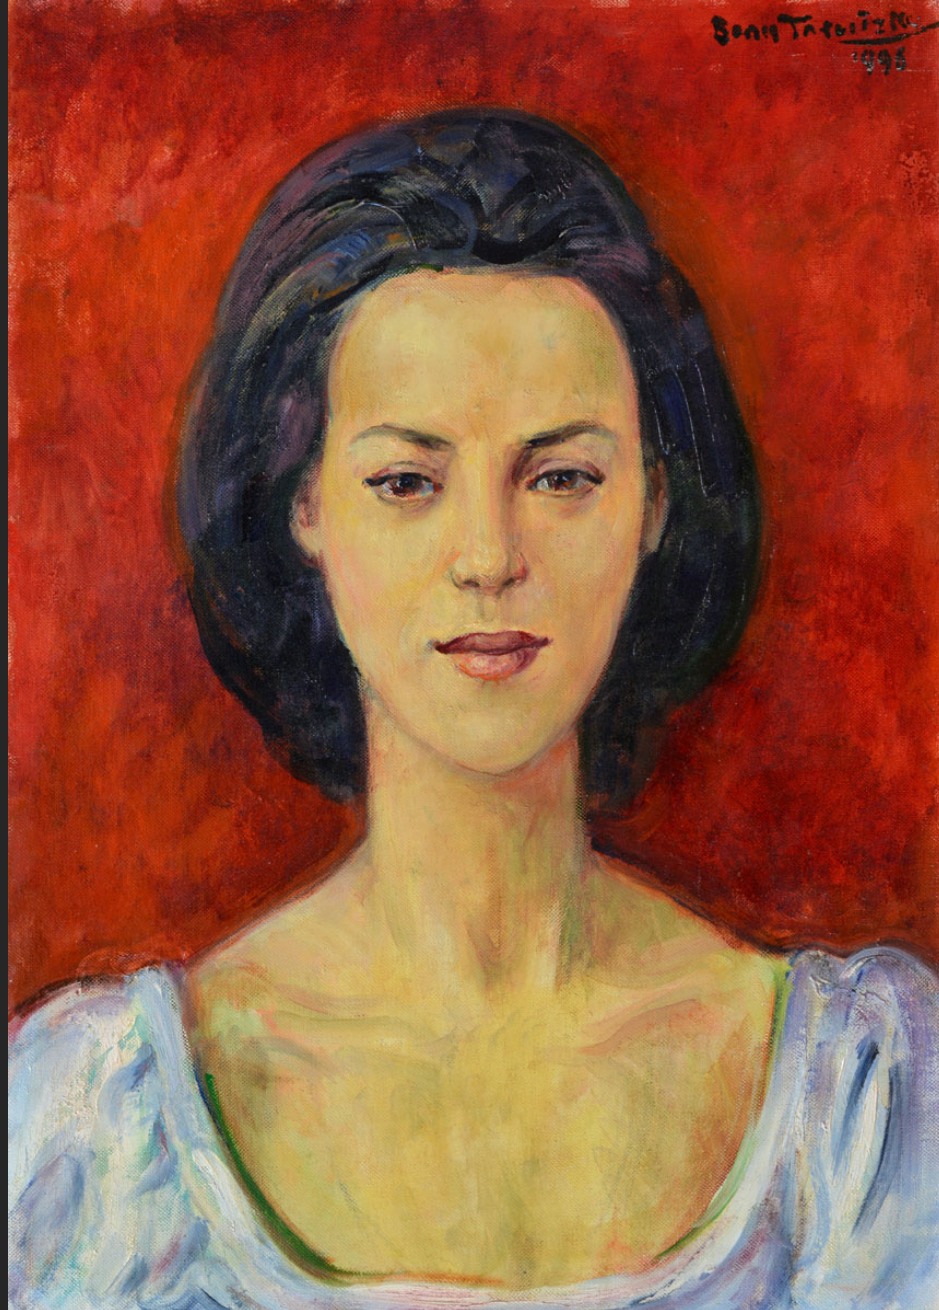

# Gallery PORTRAITS 4

READER, 1988, oil on canvas, 31,9 x 23,6 in

THE PAINTER COULOMY WITH A PURPLE SWEATER, 1989, oil on canvas, 24 x 19,7 in

ISABELLE, 1989, oil on canvas, 18,1 x 15 in

ISABELLE, 1989, oil on canvas, 36,2 x 28,7 in

ISABELLE, 1989, oil on canvas, 15,7 x 15,7 in

SELF-PORTRAIT WITH CAP, 1989, oil on canvas, 24 x 19,7 in

THE PAINTER COULOMY, 1989, oil on canvas, 21,7 x 18,1 in

THE PAINTER COULOUY, 1990, oil on canvas, 31,9 x 25,6 in

THE VENETA, 1995, oil on canvas, 23,6 x 23,6 in

EVELYNE, 1995, oil on canvas, 23,6 x 23,6 in

PATRICIA ON A GREEN BACKGROUND, 1996, oil on canvas, 39,4 x 28,7 in

PORTRAIT OF PAINTER COULOU MY WITH RED SWEATER, 1996, oil on canvas, 36,2 x 28,7 in

ANNE GAUCHERON, 1996, oil on canvas board, 16,1 x 13 in

EVELYNE, 1996, oil on canvas, 24 x 19,7 in

YOUNG BRUNETTE, 1996, oil on canvas, 13,8 x 10,6 in

YOUNG GIRL ON A RED BACKGROUND, 1996, oil on canvas board, 18,1 x 13 in