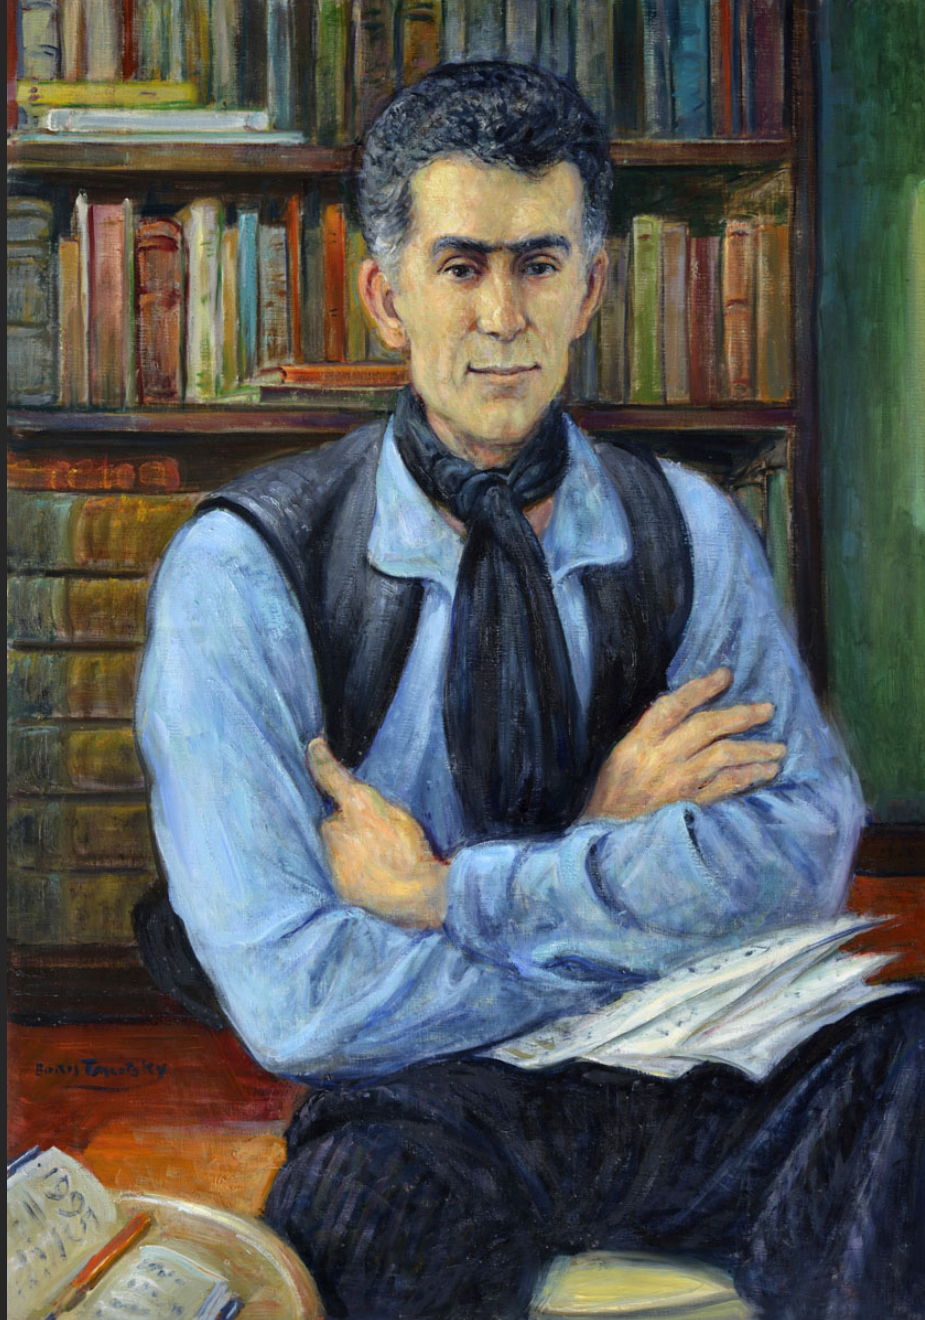

YOUNG BRUNETTE, 1995, oil on canvas, 13 x 9,4 in

THE FILMMAKER PAUL SEBAN, 1995, oil on canvas, 36,2 x 25,6 in